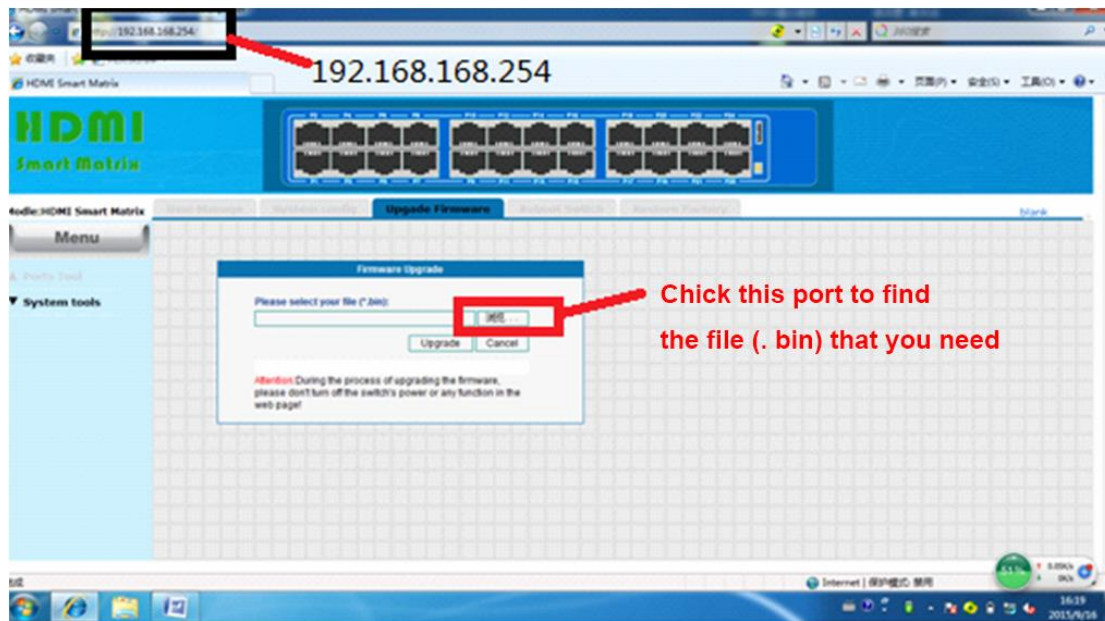

HDTVGES24 firmware updating

1. Connect cat5e/6 cable with SX-GES24 to RJ45 port 23 or RJ45 port 24. , enter into Web interface (IP address: 192.168.168.254) Accounting Name and Password is: **admin**. See below picture: