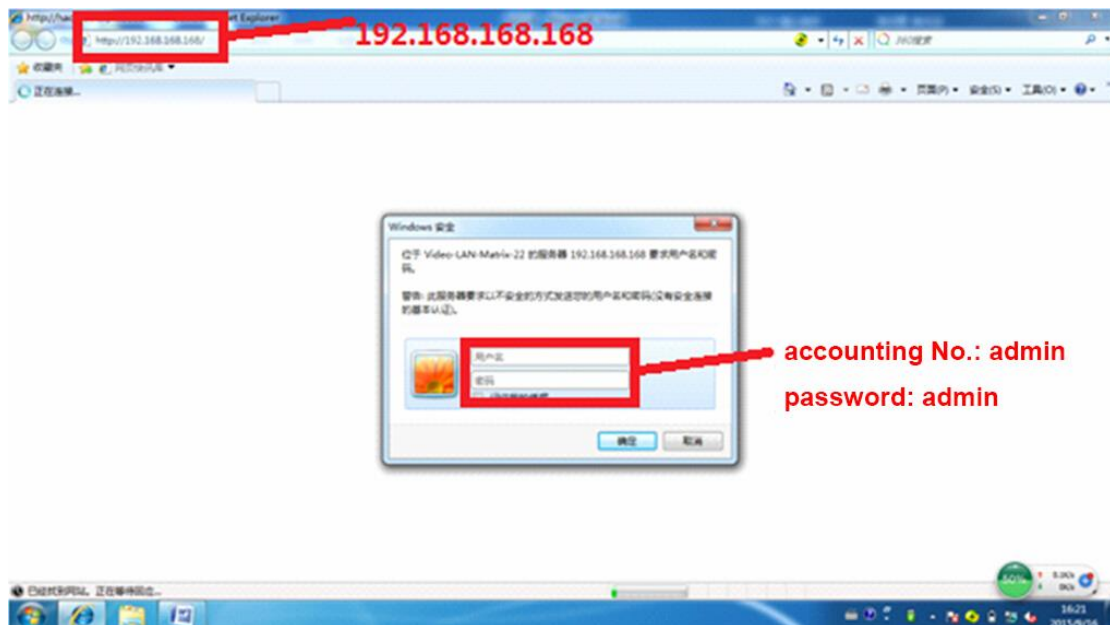

4. after updating firmware, enter into Web interface (IP address: 192.168.168.168) or 192.168.168.254 like below picture: