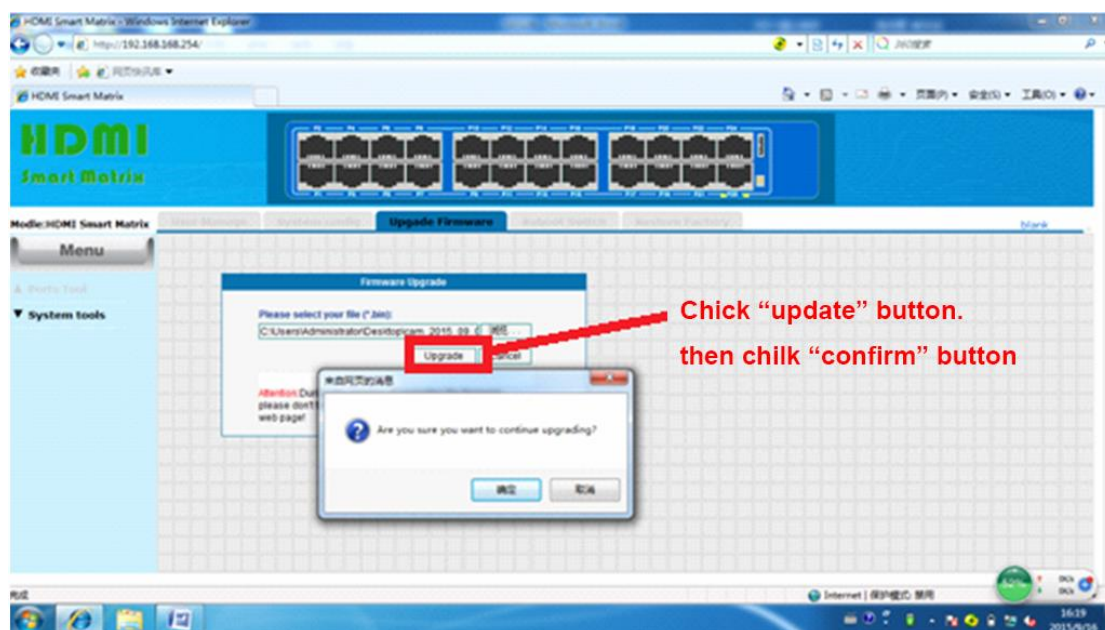

3. after updating firmware, refresh the website, IP address: 192.168.168.254, then repeat the operation (just like before picture).