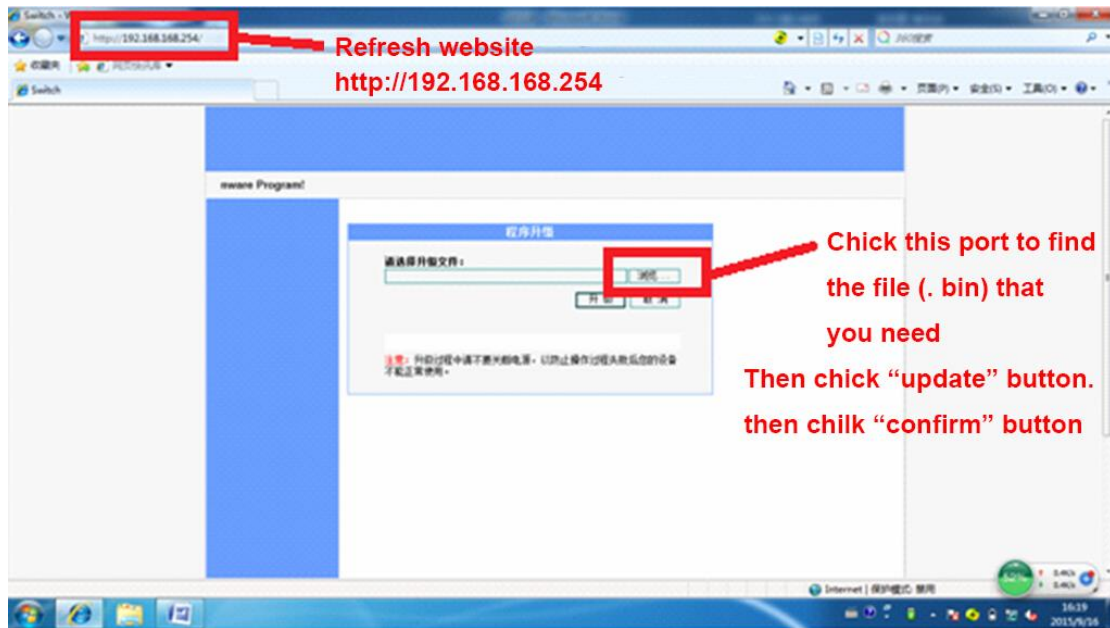

4. after updating firmware, enter into Web interface (IP address: 192.168.168.168) or 192.168.168.254 like below picture:

5. Enter into this new interface, control the switch by Web interface (only RJ45 port 23 or RJ45 port 24 can do that).